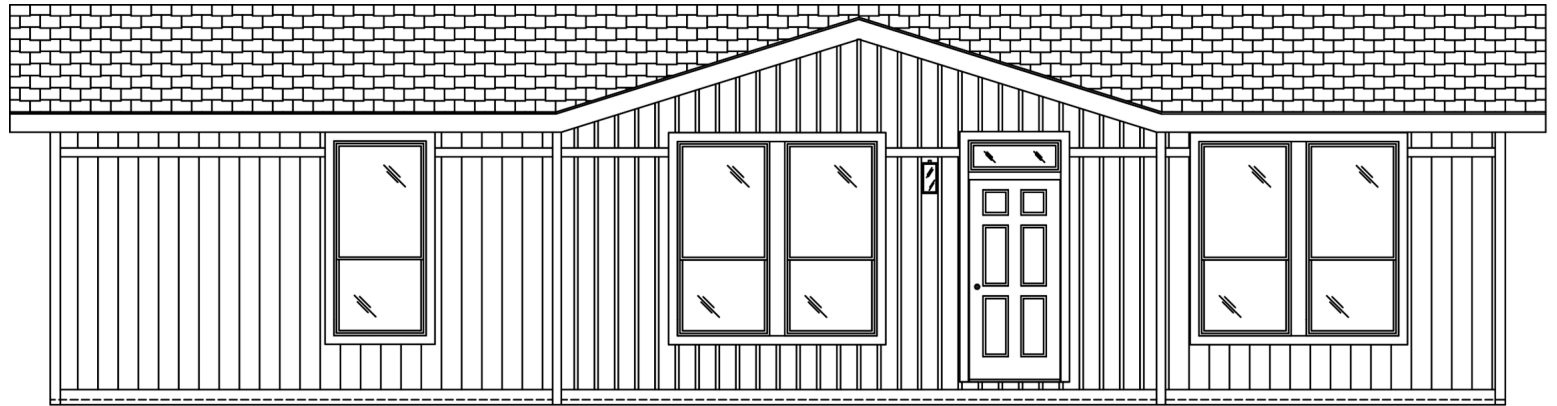

**THE COLUMBIA RIVER
SERIES**

**The Columbia River
2030**

27' x 48'

DIMENSIONS

1,280 sf

LIVING SPACE

3

BEDROOMS

2

BATHROOMS

OVERVIEW

48' Double Wide with
9ft Ceilings

Heritage Home Center

(425) 353-5464

or **Request Firm Quote**

EMAIL US

02 FRONT ELEVATION

FRONT SIDEWALL