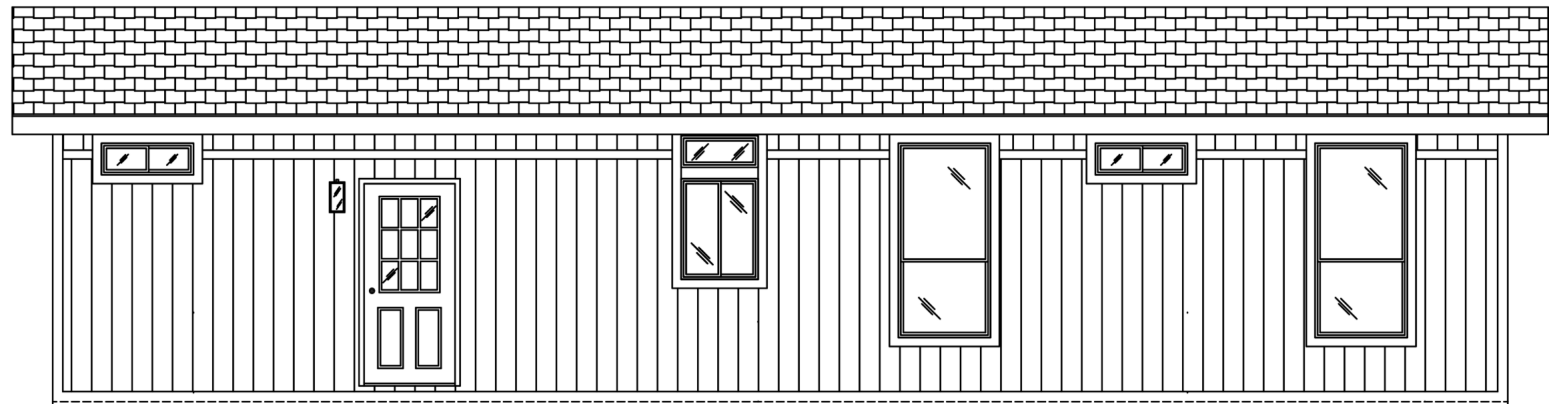

**THE COLUMBIA RIVER
SERIES**

**The Columbia River
2030**

27' x 48'

DIMENSIONS

1,280 sf

LIVING SPACE

3

BEDROOMS

02 FRONT ELEVATION

FRONT SIDEWALL

FRONT ENDWALL

REAR ENDWALL

REAR SIDEWALL